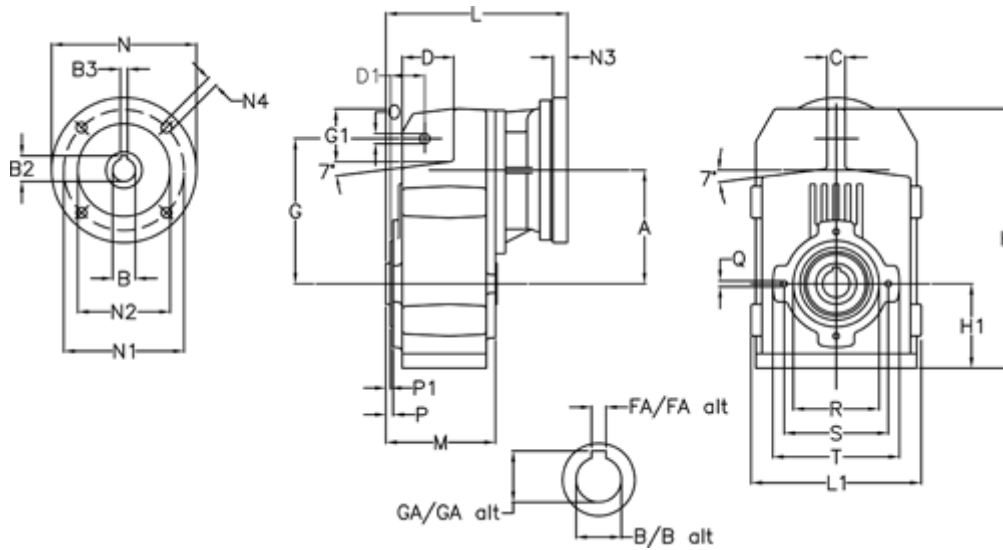

Article number: 29560434484230  
 Description: Shaft mounted gear  
 A413H40-344,8-P80B5

## Measures

A = 175.75	FA = 12	M = 144.0	Q = M12x19
B = 40	G = 218	N = 200	R = 130
B1 = 19	G1 = 97.5	N1 = 165	S = 165
B2 = 21.8	GA = 43.0	N2 = 130	T = 200
B3 = 6	H = 389.0	N4 = M10x20	
C = 16	H1 = 116.0	O = 14	
D = 79.0	L = 265.5	P = 7.5	
D1 = 56.5	L1 = 242	P1 = 3.5	